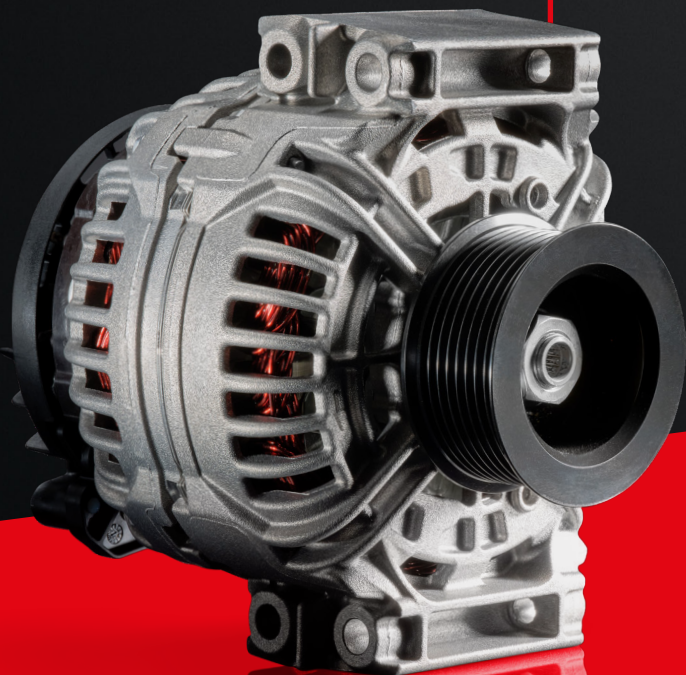

TRUCK.

OE

**SPECIFICATION
AND QUALITY**

**ROTATING
ELECTRICS.**

www.apecautomotive.co.uk

**QUALITY YOU CAN
TRUST EVERY TIME.**

THE RANGE.

Apec Truck Starter Motors & Alternators cover all major vehicle manufacturers between 7.5 ton and 28 ton with over 100 references.

ALTERNATORS
50 REFERENCES
12-MONTHS WARRANTY

STARTER MOTORS
54 REFERENCES
12-MONTHS WARRANTY

TEST FOR THE BEST.

Apec Truck Starter Motors & Alternators are subjected to rigorous testing, designed to replicate the harshest of driving conditions. Manufactured to meet or exceed OE specification.