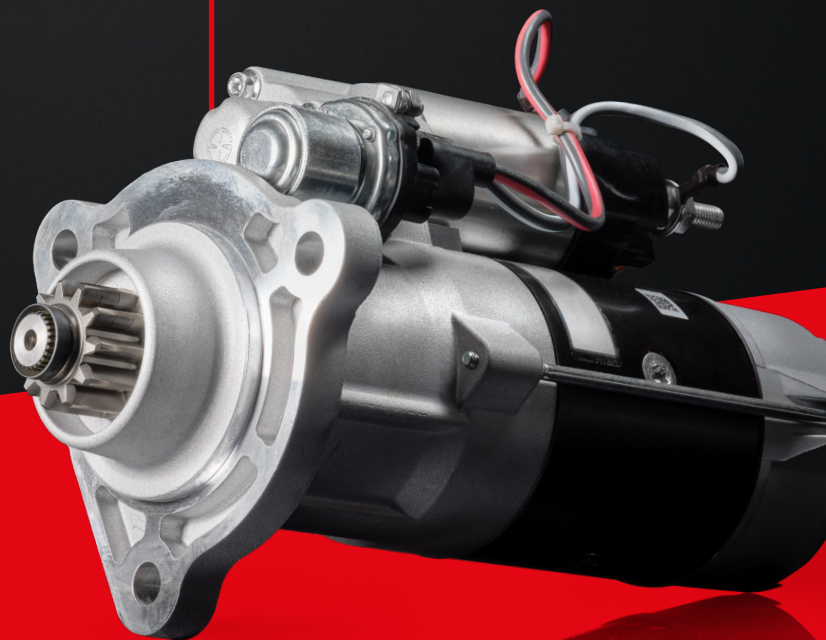

TRUCK.

OE

**SPECIFICATION
AND QUALITY**

**ROTATING
ELECTRICS.**

www.apecautomotive.co.uk

**QUALITY YOU CAN
TRUST EVERY TIME.**

THE RANGE.

Apec Truck Starter Motors & Alternators cover all major vehicle manufacturers between 7.5 ton and 28 ton with over 100 references.

ALTERNATORS
50 REFERENCES
12-MONTHS WARRANTY

STARTER MOTORS
54 REFERENCES
12-MONTHS WARRANTY

TEST FOR THE BEST.

Apec Truck Starter Motors & Alternators are subjected to rigorous testing, designed to replicate the harshest of driving conditions. Manufactured to meet or exceed OE specification.

INNOVATION

CONTINUED INVESTMENT IN THE LATEST TECHNOLOGY

TESTED

RIGOROUSLY TESTED TO THE HIGHEST STANDARDS

TECH MATE

DEDICATED TECHNICAL HELPLINE TO SUPPORT MECHANICS DURING FITMENT

**SPECIFICATION
AND QUALITY**